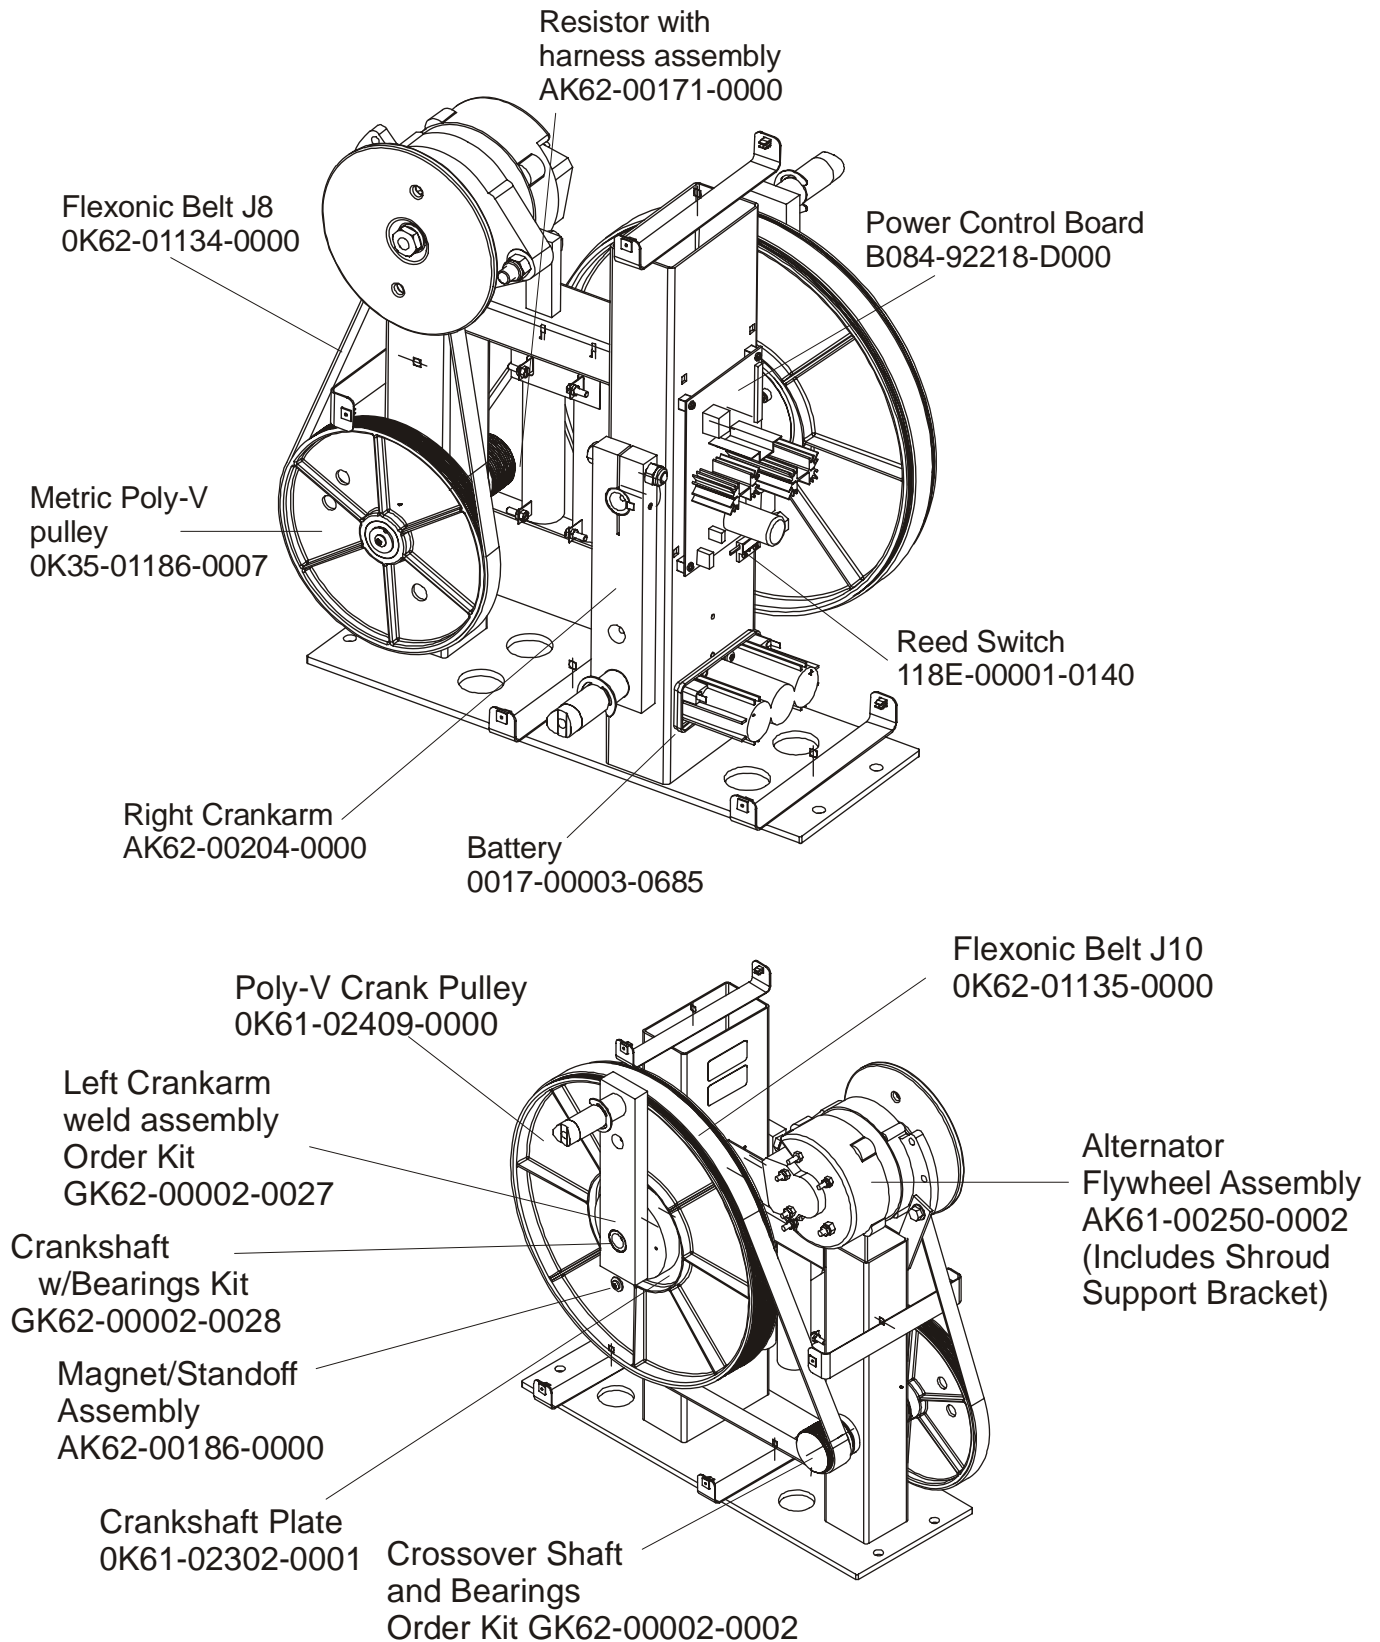

ARCTIC SILVER 95XW
Lower Frame Shrouds & Hardware

95XW-0XXX-02
S/N AWG100000 and up

ARCTIC SILVER 95XW

Pedal Lever Assembly Components

95XW-0XXX-02
S/N AWG100000 and up

Note: If replacing the Tie Rod Assembly or Crank Extension for the first time, order kit GK62-00002-0015. Both sides must be replaced simultaneously in this situation.

ARCTIC SILVER 95XW
Drive Module components

95XW-0XXX-02
S/N AWG100000 and up

ARCTIC SILVER 95XW
Drive Module Hardware

95XW-0XXX-02
S/N AWG100000 and up

ARCTIC SILVER 95XW

Cables

95XW-0XXX-02
S/N AWG10000 and up